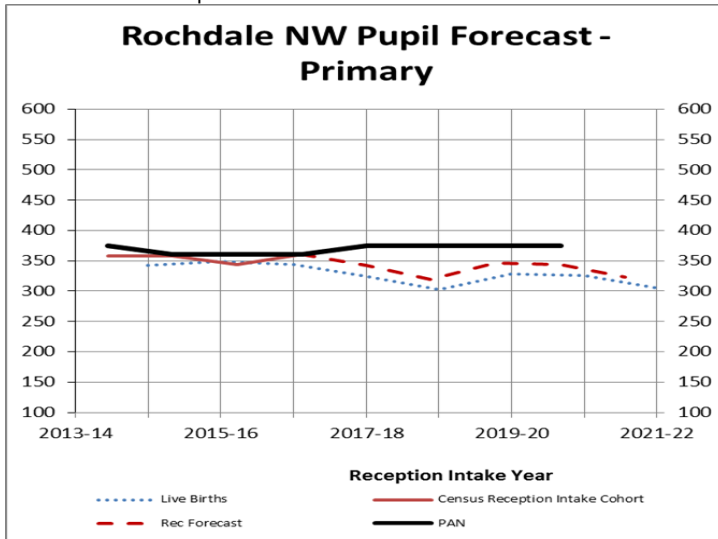

Shawclough	60	Norden	60	Holy Family RC	30	St Mary's CE VC	30
All Saints CE VA	30	Spotland	60	Sandbrook	90	St John's RC	30
Greenbank	60	Caldershaw	30	Brimrod	30	Sacred Heart RC	30
St Patrick's RC	45	Whittaker Moss	60	Broadfield	60	Castleton	30
Heybrook	90	St Vincent's RC	60	Deeplish	60	St Edward's CE VC	52
Ashfield Valley	30	Bamford Academy	45	Lowerplace	60	St John's CE VA	12
				Marland Hill	60	St Gabriel's RC	30

Rochdale forecast by regions.

Rochdale NW Reception Forecast:-