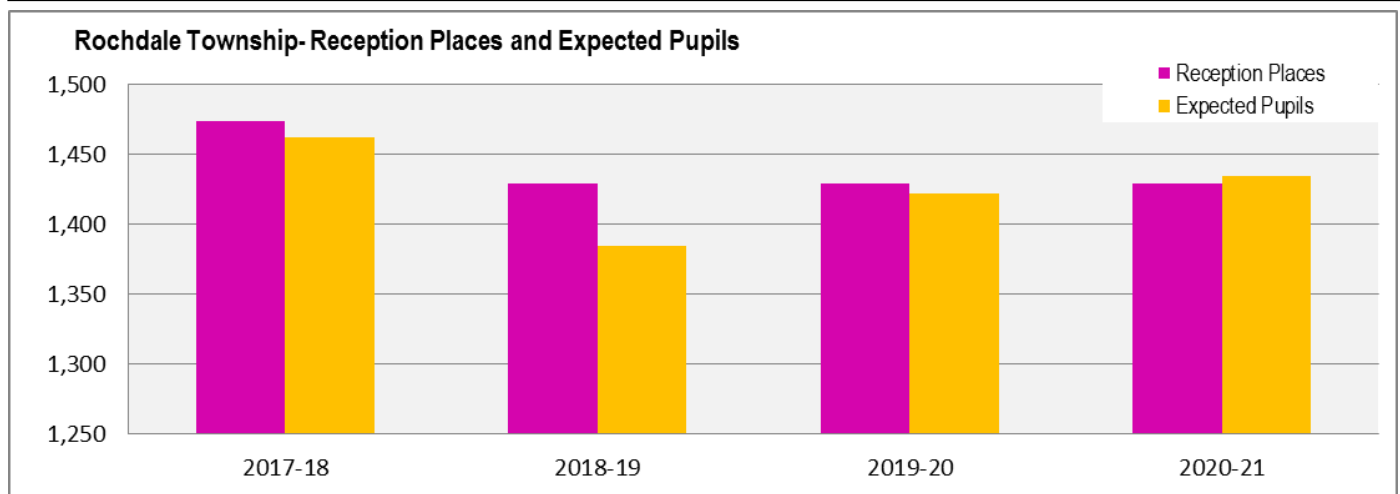

**APPENDIX 5
ROCHDALE TOWNSHIP
RECEPTION CLASS PLACE DEMAND to September 2020 (projected demand including housing)**

Historically the numbers of children going into Reception classes within the Rochdale Township have not followed the local birth profile closely. In 2012/13 the number of births was over 1500 while the numbers in the Reception intake were 1370. It is believed that while previously growing families were more likely to move out of area when their children became school age, the current cohorts are staying put. All current Reception applicants for September 2017 have been offered a place within their locality, as extra capacity was provided at Greenbank (+30) and Castleton (+15) to meet the bulge in numbers.

| | 2017-18 | 2018-19 | 2019-20 | 2020-21 |
|-----------------------|--|----------|--|-----------------|
| Extra Places Needed | 57 spare | 44 spare | 7 spare | 5 spaces needed |
| Plans were | Sandbrook enlarged Permanently (PAN 60 to 90) from 2016 Whittaker Moss enlarged Permanently (PAN 45 to 60) from 2017 Bulge classes at Greenbank (+30), Castleton (+15) | | | |
| Possible Ways Forward | n/a | n/a | Consult on Belfield moving to permanent PAN of 60 (+15) Consult on Lowerplace moving to 3FE | |