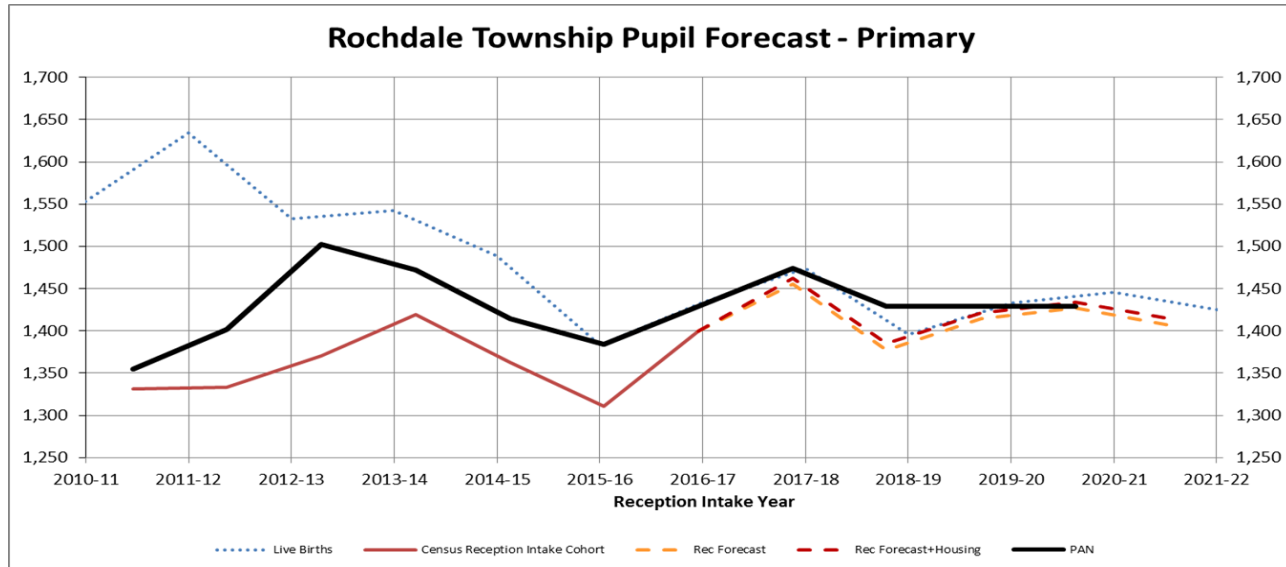

**APPENDIX 5
ROCHDALE TOWNSHIP
RECEPTION CLASS PLACE DEMAND to September 2020 (projected demand including housing)**

Historically the numbers of children going into Reception classes within the Rochdale Township have not followed the local birth profile closely. In 2012/13 the number of births was over 1500 while the numbers in the Reception intake were 1370. It is believed that while previously growing families were more likely to move out of area when their children became school age, the current cohorts are staying put. All current Reception applicants for September 2017 have been offered a place within their locality, as extra capacity was provided at Greenbank (+30) and Castleton (+15) to meet the bulge in numbers.

| | 2017-18 | 2018-19 | 2019-20 | 2020-21 |
|-----------------------|--|----------|--|-----------------|
| Extra Places Needed | 57 spare | 44 spare | 7 spare | 5 spaces needed |
| Plans were | Sandbrook enlarged Permanently (PAN 60 to 90) from 2016 Whittaker Moss enlarged Permanently (PAN 45 to 60) from 2017 Bulge classes at Greenbank (+30), Castleton (+15) | | | |
| Possible Ways Forward | n/a | n/a | Consult on Belfield moving to permanent PAN of 60 (+15) Consult on Lowerplace moving to 3FE | |