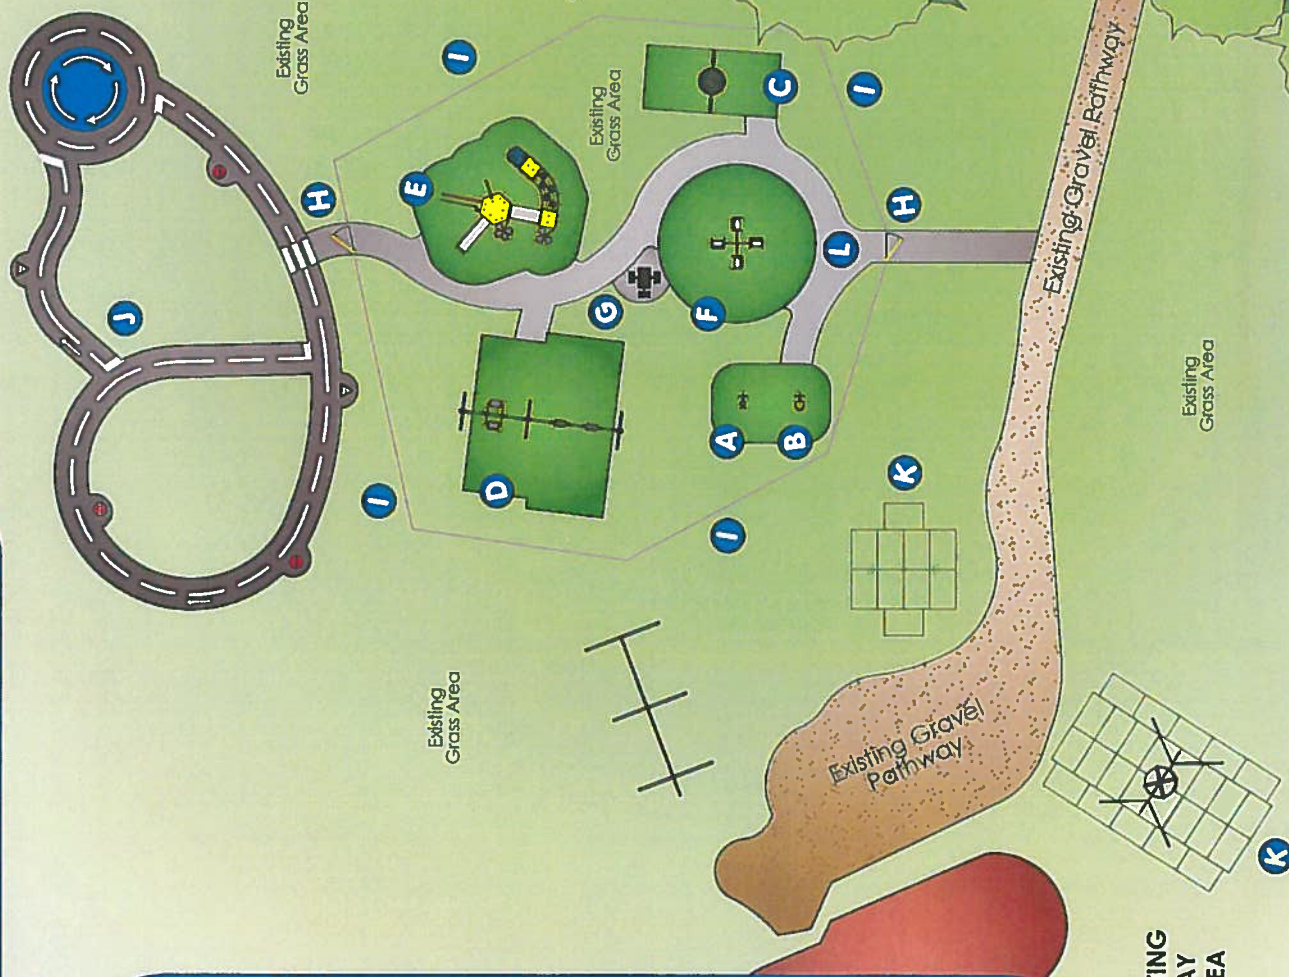

INGS LANE PLAY AREA ROCHDALE BOROUGH COUNCIL

KEY:

- **A** Pixie Sit-in Springie
- **B** Galaxy Sit-On Springie
- **C** Mini Basket Swing
- **D** Viking Swing with x1 Memory Seat and x2 Flat Seats
- **E** Mystical World 'Forbidden City' Multi-play Structure
- **F** Whirlybird Roundabout with x2 Flat & x2 Cradle Seats
- **G** Windsor Metal Picnic Table with x3 Seats & Wheelchair Access
- **H** x2 Self-Closing Pedestrian Gates
- **I** 1m High Bow Top Fence
- **J** Tarmac Roadway with Various Linemarkings and Signs
- **K** New Safety Grass Surface Areas to two existing play items on site

EXISTING
PLAY
AREA

Wicksteed Leisure Limited
Digby Street,
Kettering
Northants,
NN16 8YJ

Tel: (0)1536 517028
Fax: (0)1536 410633

E-mail:
sales @ wicksteed.co.uk

Follow us on:

PLAN VIEW

1 - 200 Scale @ A3

OPP No: 11/38113

ISSUE No: Issue 2

DATE: 27/10/2017

DESIGNED BY: Designer 7

NOTE: Artists Illustration Only